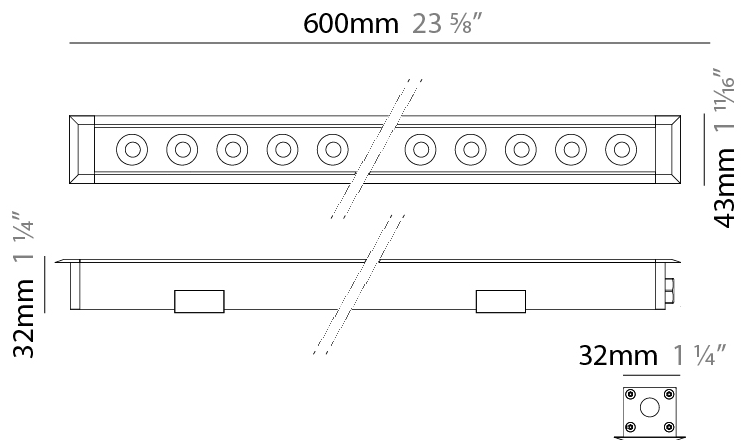

PROJECT	_____
TYPE	_____
SPECIFIER	_____
QUANTITY	_____
DATE	_____

MINI CORNICHE RECESSED

E91638- _____ - _____
base number   Finish   Lens
                         Options   Options

1. To build a product code in our configurator select the specify button on the base model # product page
2. To build a manual product code on this datasheet choose from the options listed below in blue font and add the suffix to the base model #

GENERAL

Series: Mini Corniche
Brand: Platek
Division: Exterior
Mounting Type: Recessed
Mounting Location: In-Ground
Subcategory: Walk Over

PHYSICAL

Shape: Rectangle
Length (mm): 620
Length (in): 24 7/16
Width (mm): 43
Width (in): 1 11/16
Depth (mm): 32
Depth (in): 1 1/4
Light Distribution: Uplight
Diffuser: Tempered Glass - 5mm / 3/16" thick
Gasket: Gore-Tex valve to prevent condensation
Fixture Finish: [BLK](#) / [WHI](#) / [GRY](#) / [COR](#) / [ANT](#) / [BRZ](#)
Fixture Material: Extruded Aluminum

ELECTRICAL

Lamp Type: LED
Total Output Wattage (W): 23
Dimming: Bluetooth technology or DMX
Control Gear: DMX
Driver Included: No
Driver Location: Remote
Driver Type: Constant Current - Universal
Driver Class: Class 2
Input Voltage (V): 120 - 277
Constant Current (MA): 500

LED

Number of LEDs: 16
Color Temperature (°K): RGBW
CRI: >80 CRI
Lamp Life (hrs): 60000
Special LEDs offerings: RGBW

OPTICAL

Optic°: [28](#) / [47](#) / [ELL](#)

RATINGS AND CERTIFICATIONS

Certified By: Certified for North American Standards
IP rating: IP67
IK Rating: IK07
Bug Rating: B1 U0 G0