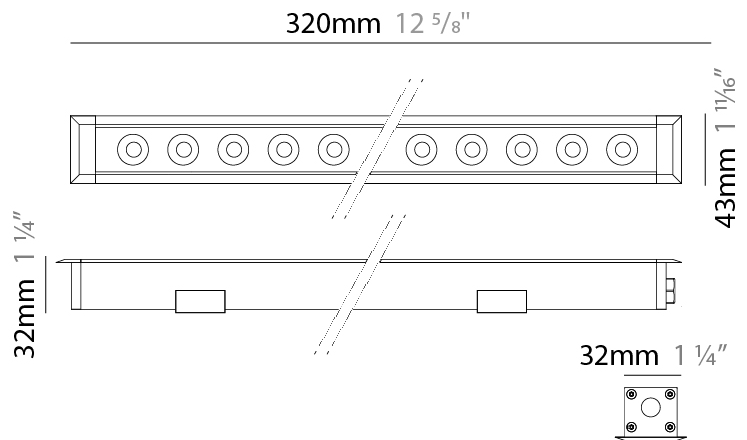

PROJECT	_____
TYPE	_____
SPECIFIER	_____
QUANTITY	_____
DATE	_____

MINI CORNICHE RECESSED

E91637- _____ - _____
base number   Finish   Lens
                         Options   Options

1. To build a product code in our configurator select the specify button on the base model # product page
2. To build a manual product code on this datasheet choose from the options listed below in blue font and add the suffix to the base model #

GENERAL

Series: Mini Corniche
Brand: Platek
Division: Exterior
Mounting Type: Recessed
Mounting Location: In-Ground
Subcategory: Walk Over

PHYSICAL

Shape: Rectangle
Length (mm): 320
Length (in): 12 5/8
Width (mm): 43
Width (in): 1 5/8
Height (mm): 32
Height (in): 1 1/4
Light Distribution: Uplight
Diffuser: Clear tempered glass
Gasket: Gore-Tex valve to prevent condensation
Fixture Finish: BLK / WHI / GRY / COR / ANT / BRZ
Fixture Material: Extruded Aluminum

ELECTRICAL

Lamp Type: LED
Total Output Wattage (W): 11.5
Dimming: Bluetooth technology or DMX
Control Gear: DMX
Driver Included: No
Driver Location: Remote
Driver Type: Constant Current - Universal
Driver Class: Class 2
Input Voltage (V): 120 - 277
Constant Current (MA): 500

LED

Number of LEDs: 8
Color Temperature (°K): RGBW
CRI: >80 CRI
Lamp Life (hrs): 60000
Special LEDs offerings: RGBW

OPTICAL

Optic°: 26 / 40 / ELL

RATINGS AND CERTIFICATIONS

Certified By: Certified for North American Standards
IP rating: IP67
IK Rating: IK07